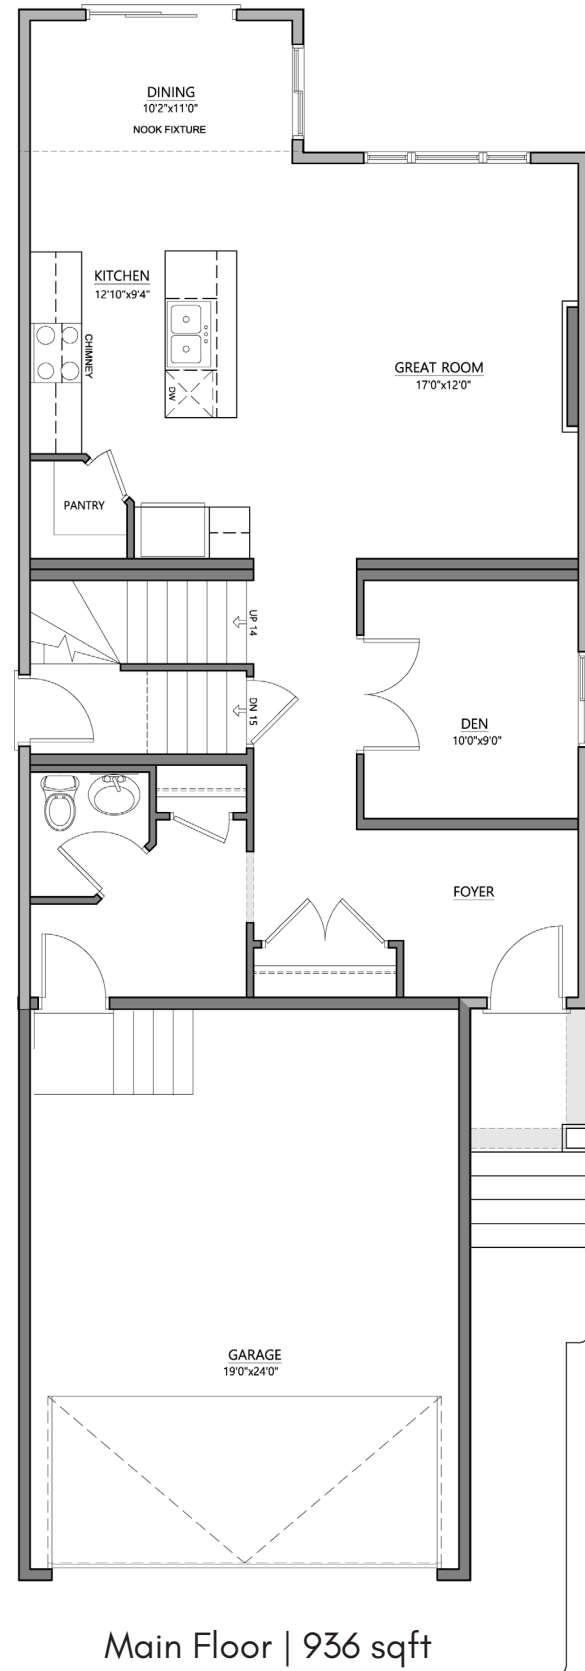

Quick Possession Home

CRYSTAL CREEK
HOMES
19 YEARS
EST. 2004

CRYSTAL CREEK
HOMES

The Maple
77 Penn Place
Spruce Grove

2.5 
3 
1936 sqft

The Maple

77 Penn Place - 1936 sqft

Elevation: Modern Farmhouse

This Home Features:

- Large double front attached Garage
- South backyard in a quiet neighbourhood
- Side Entrance to Basement - legal basement suites allowed
- 9' basement walls
- Large kitchen island with Quartz countertops
- 42" upper cabinets in kitchen
- upgraded Mosaic backsplash in kitchen
- Main floor Den
- Linear electric fireplace in great room
- Luxury vinyl plank flooring on main floor
- Bright upper floor bonus room with 2 windows
- Raised Tray ceiling in master bedroom
- Upper floor laundry with window

All elevations, floorplans and dimensions are for illustrative purposes only and are intended to convey a concept and visualization of our homes. They are subject to modifications at any time and are not to be used for contractual purposes.