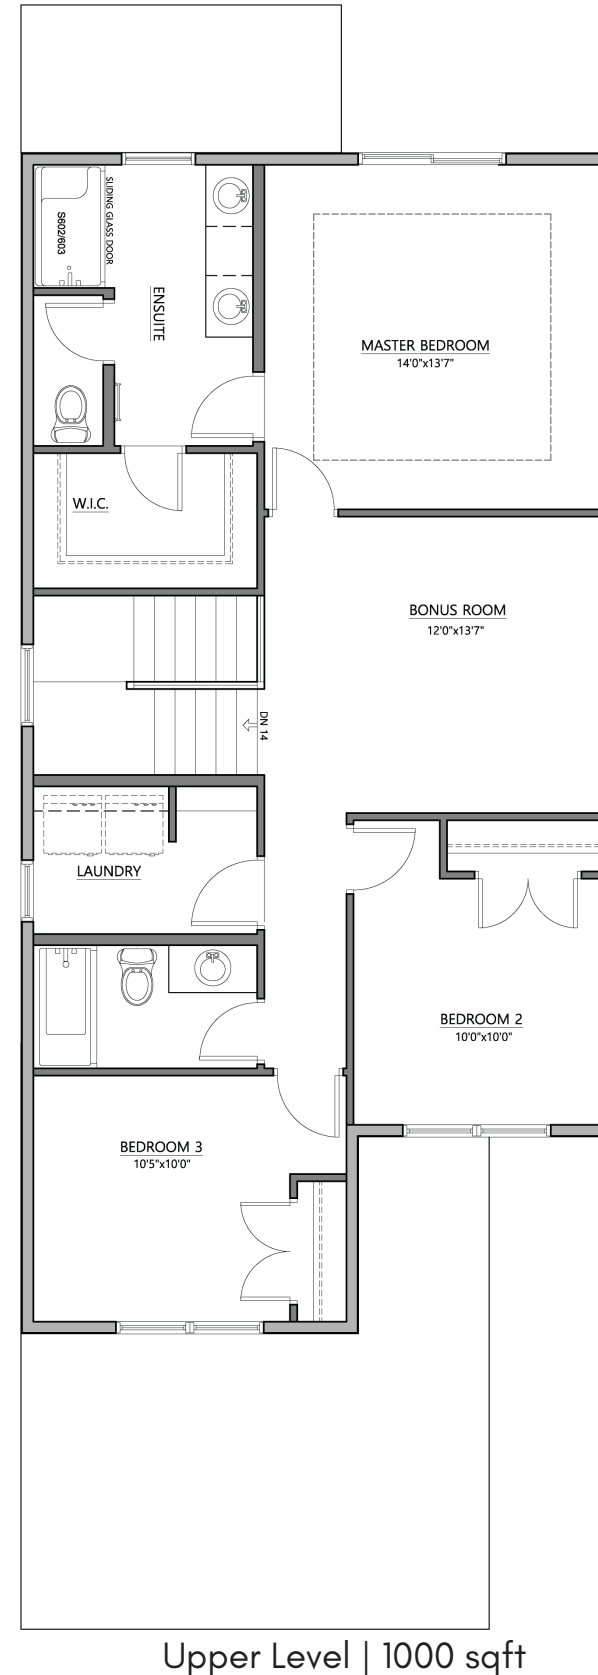

Quick Possession Home

CRYSTAL CREEK
HOMES
19 YEARS
EST. 2004

CRYSTAL CREEK
HOMES

The Maple
77 Penn Place
Spruce Grove

2.5 
3 
1936 sqft

The Maple

77 Penn Place - 1936 sqft

Elevation: Modern Farmhouse

This Home Features:

- Large double front attached Garage
- South backyard in a quiet neighbourhood
- Side Entrance to Basement - legal basement suites allowed
- 9' basement walls
- Large kitchen island with Quartz countertops
- 42" upper cabinets in kitchen
- upgraded Mosaic backsplash in kitchen
- Main floor Den
- Linear electric fireplace in great room
- Luxury vinyl plank flooring on main floor
- Bright upper floor bonus room with 2 windows
- Raised Tray ceiling in master bedroom
- Upper floor laundry with window

All elevations, floorplans and dimensions are for illustrative purposes only and are intended to convey a concept and visualization of our homes. They are subject to modifications at any time and are not to be used for contractual purposes.