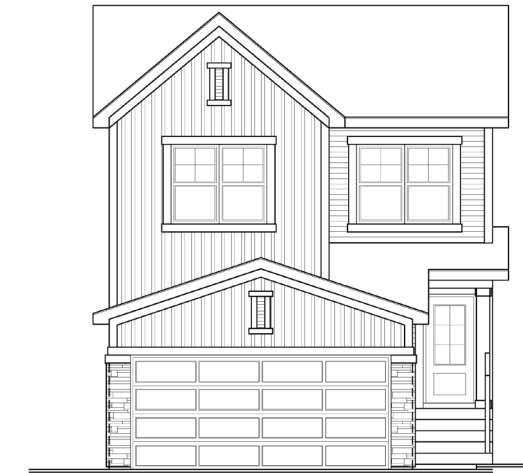

Quick Possession Home

CRYSTAL CREEK
HOMES
19 YEARS
EST. 2004

CRYSTAL CREEK
HOMES

The Maple
77 Penn Place
Spruce Grove

2.5 
3 
1936 sqft

The Maple

77 Penn Place - 1936 sqft

Elevation: Modern Farmhouse

This Home Features:

- Large double front attached Garage
- South backyard in a quiet neighbourhood
- Side Entrance to Basement - legal basement suites allowed
- 9' basement walls
- Large kitchen island with Quartz countertops
- 42" upper cabinets in kitchen
- upgraded Mosaic backsplash in kitchen
- Main floor Den
- Linear electric fireplace in great room
- Luxury vinyl plank flooring on main floor
- Bright upper floor bonus room with 2 windows
- Raised Tray ceiling in master bedroom
- Upper floor laundry with window

All elevations, floorplans and dimensions are for illustrative purposes only and are intended to convey a concept and visualization of our homes. They are subject to modifications at any time and are not to be used for contractual purposes.